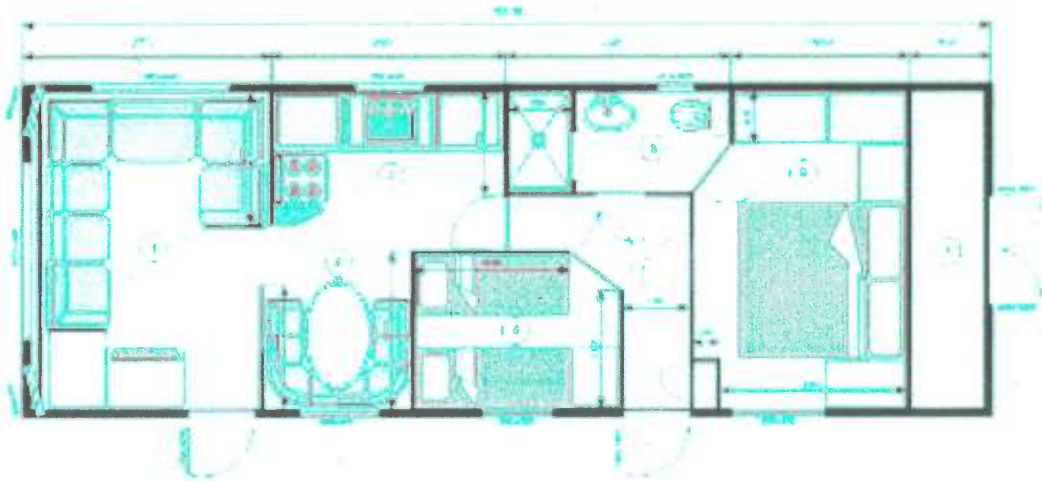

Side Elevation

Rear Elevation

Floor Plans (by others) :

Proposed Caravan

RE: Middle Derbyshire Farm, Rivington Lane, Rivington, BL6 7RX – Temporary static caravan living accommodation during pre-planning and construction of a new dwelling.

Details :
Make : willerby
Model : Herald 26 x 12

Images :

Front Elevation

Side Elevation